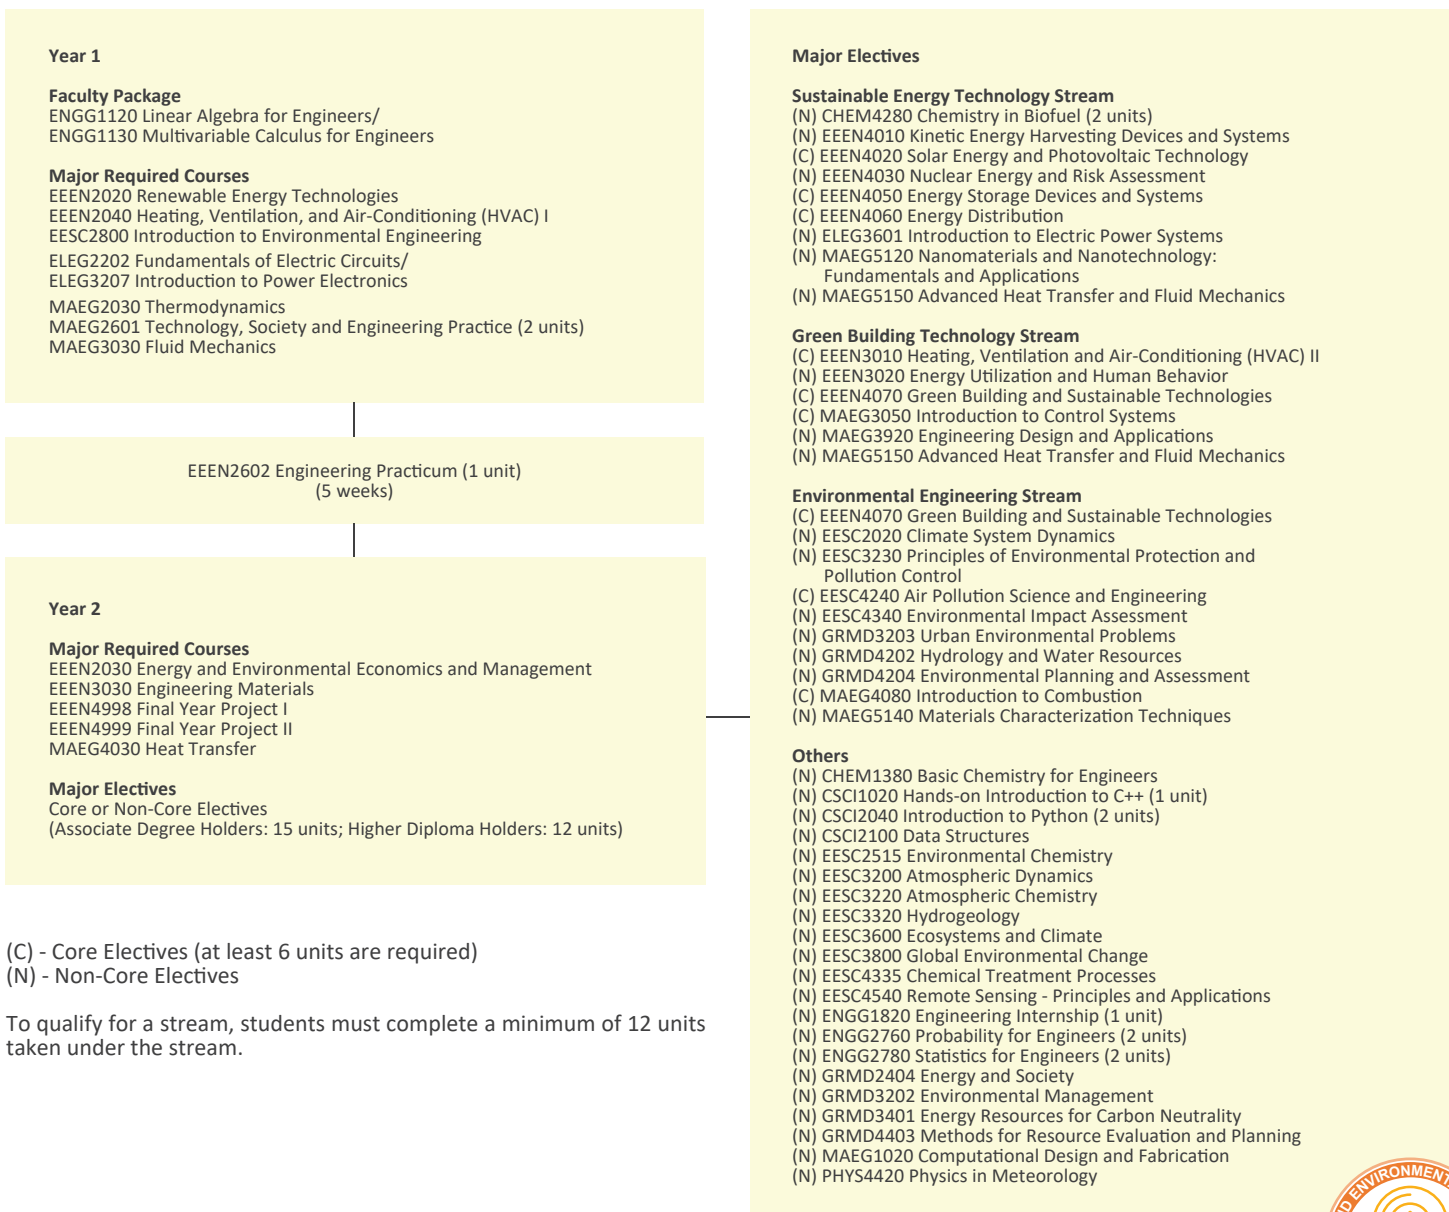

Major Programme Requirements

(C) - Core Electives (at least 6 units are required)
(N) - Non-Core Electives

To qualify for a stream, students must complete a minimum of 12 units taken under the stream.

The course list above is subject to curriculum changes. For fulfillment of graduation after admission, please refer to Undergraduate Student Handbook available at Academic and Quality Section Registry website: <http://www.aqs.cuhk.edu.hk>. Updated information will also be uploaded to MAE Department website: <http://www.mae.cuhk.edu.hk>.